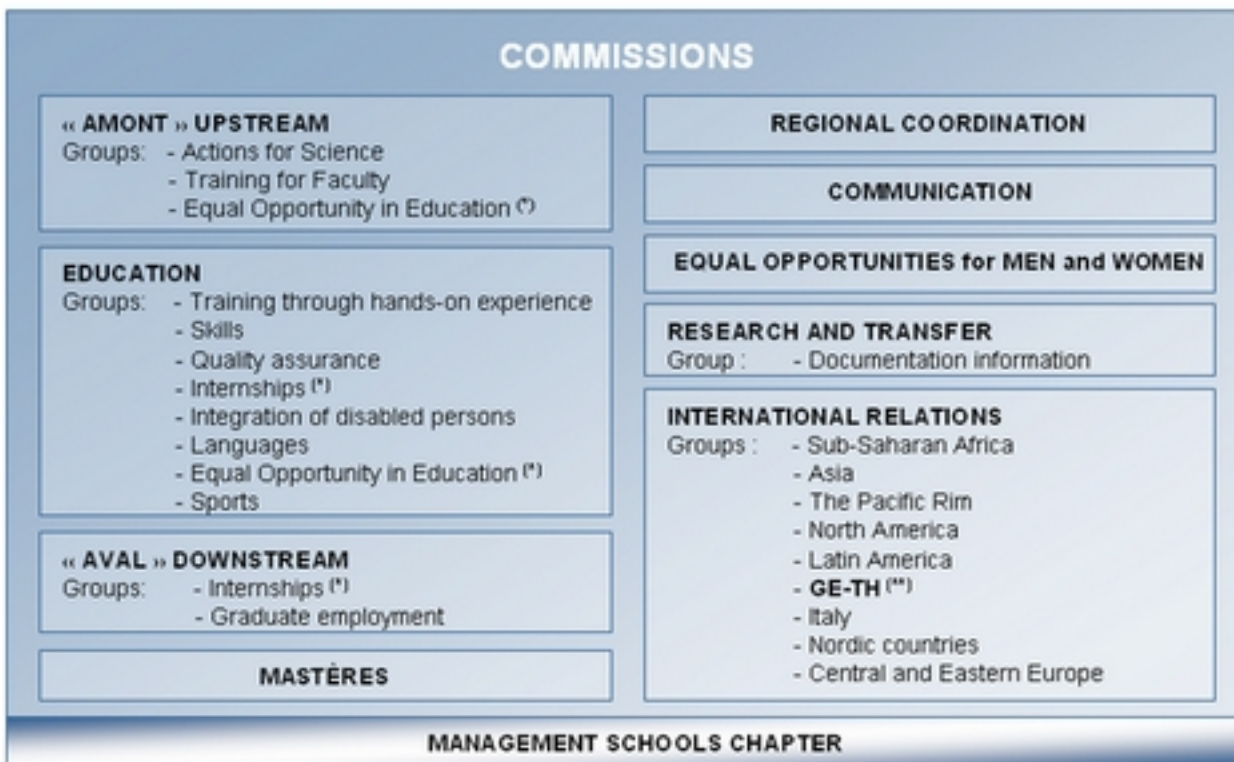

Conférence des Grandes Ecoles Organization Chart

(*) Internships and Equal Opportunity: joint groups of Downstream and Education commissions
 (**) GE-TH: non-profit organization working as Franco-German group of CGE